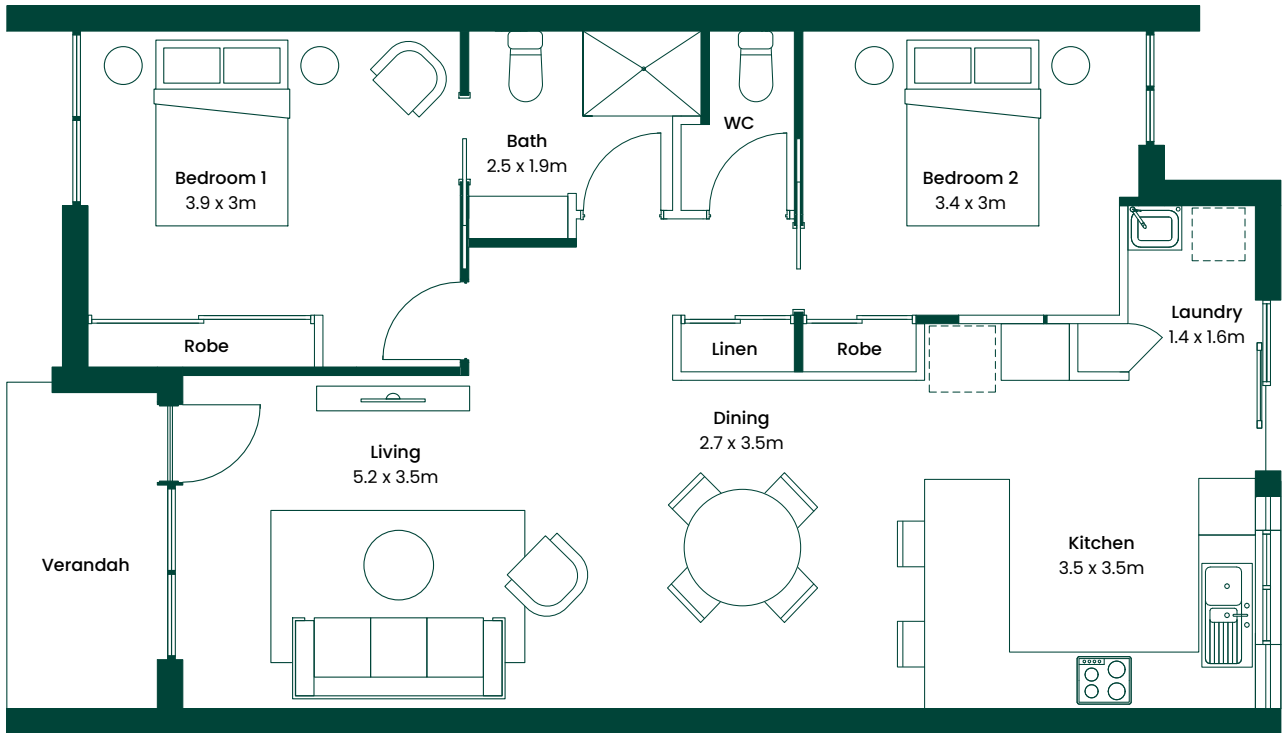

Devon Residences

2 bedroom 1 bathroom

Set around the Cumberland View gardens, our Devon Residences provide views of the sprawling, manicured lawns.

CumberlandView

cumberlandview.com.au