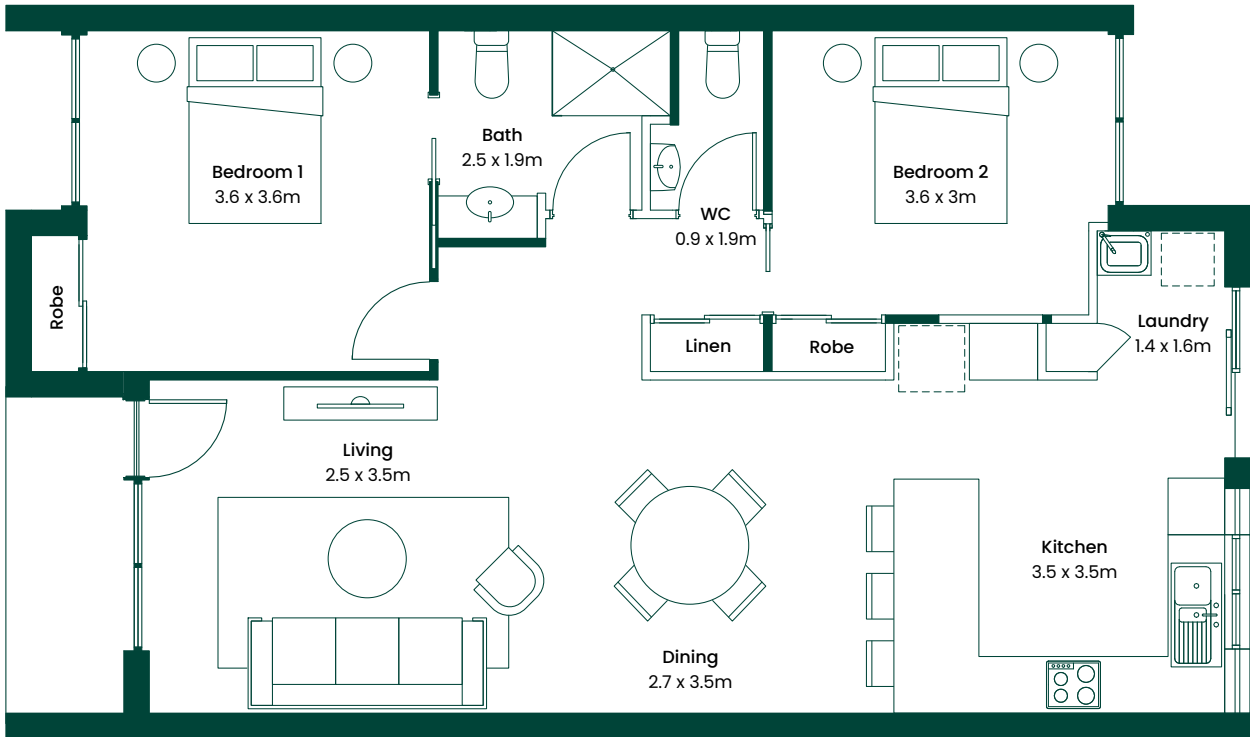

Derwent Residences

2 bedroom 1 bathroom

Derwent Residences are set around the village gardens providing views of an array of flora and fauna.

CumberlandView

cumberlandview.com.au