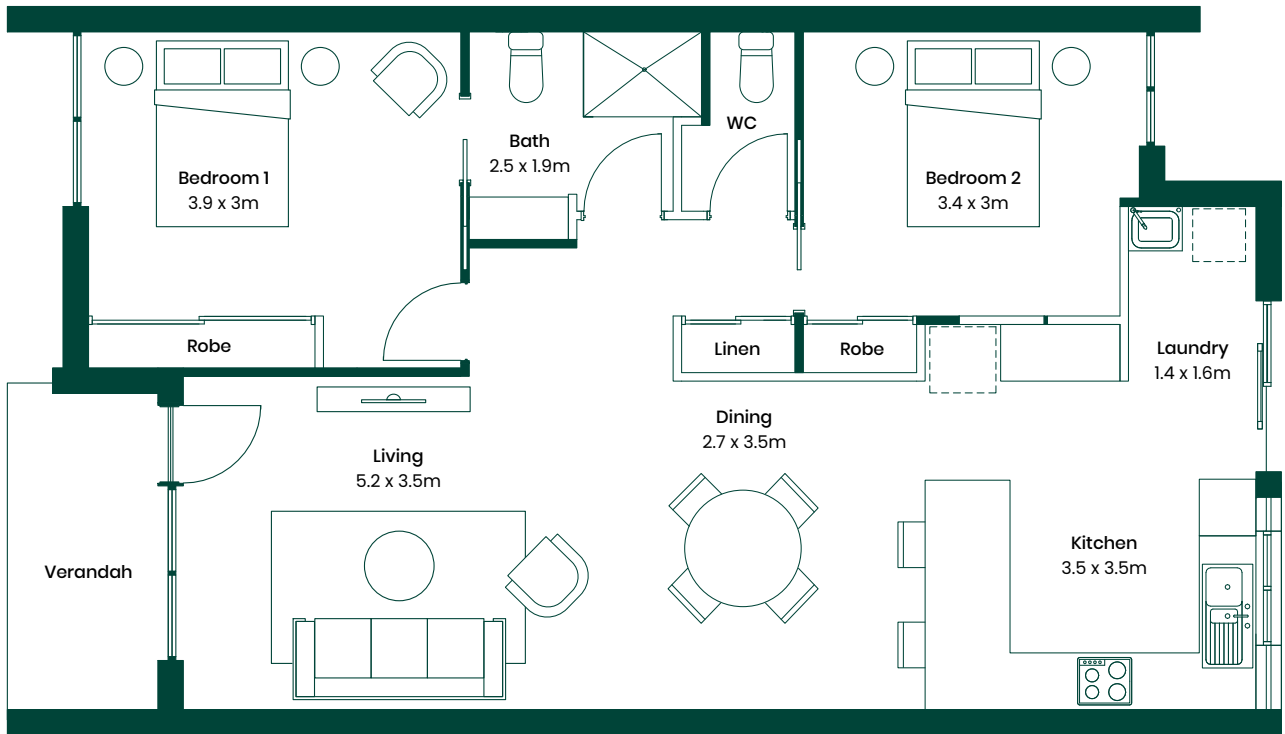

Devon Residences

2 bedroom 1 bathroom

Set around the Cumberland View gardens, our Devon Residences provide views of the sprawling, manicured lawns.